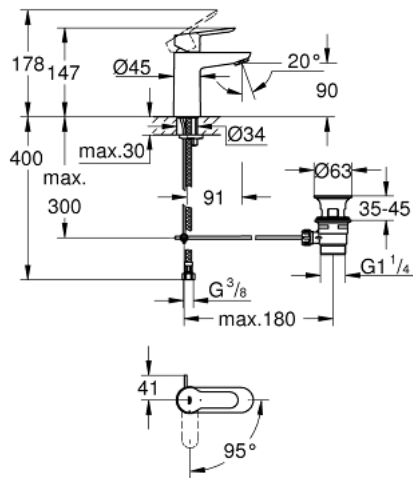

23 559 000 **BAUEDGE BASIN MIXER 1/2"**
S-SIZE

PRODUCT DESCRIPTION

- monobloc installation
- metal lever
-
- **GROHE Longlife ES** 28 mm ceramic cartridge with energy saving function via cold start
- **GROHE StarLight** chrome finish
- **GROHE EcoJoy** mousseur 5.7 l/min
- rapid installation system
- pop-up waste set 1 1/4"
- flexible connection hoses

23 559 000 **BAUEDGE BASIN MIXER 1/2"**
S-SIZE

SPARE PARTS

- 1: lever (Order-nr. 46923000)
 - 2: Cartridge (Order-nr. 46580000)
 - 3: Pop-up rod (Order-nr. 46739000)
 - 4: Mousseur (Order-nr. 48159000)
 - 5: Shank fastening assembly (Order-nr. 46249000)
 - 6: Waste set 1 1/4" (Order-nr. 28910000)
 - 7: Mounting wrench (Order-nr. 19017000)*
 - 8: Ball rod (Order-nr. 07341000)*
- * Optional accessories