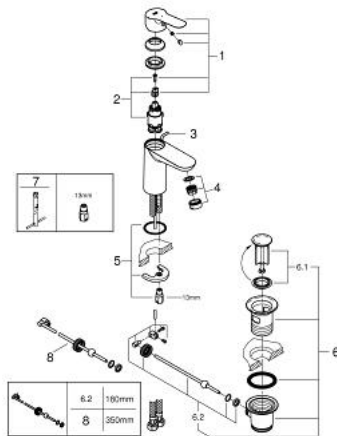

23 559 000 **BAUEDGE BASIN MIXER 1/2"**
S-SIZE

PRODUCT DESCRIPTION

- monobloc installation
- metal lever
-
- **GROHE Longlife ES** 28 mm ceramic cartridge with energy saving function via cold start
- **GROHE StarLight** chrome finish
- **GROHE EcoJoy** mousseur 5.7 l/min
- rapid installation system
- pop-up waste set 1 1/4"
- flexible connection hoses

23 559 000 **BAUEDGE BASIN MIXER 1/2"**
S-SIZE

SPARE PARTS

- 1: lever (Order-nr. 46923000)
 - 2: Cartridge (Order-nr. 46580000)
 - 3: Pop-up rod (Order-nr. 46739000)
 - 4: Mousseur (Order-nr. 48159000)
 - 5: Shank fastening assembly (Order-nr. 46249000)
 - 6: Waste set 1 1/4" (Order-nr. 28910000)
 - 7: Mounting wrench (Order-nr. 19017000)*
 - 8: Ball rod (Order-nr. 07341000)*
- * Optional accessories